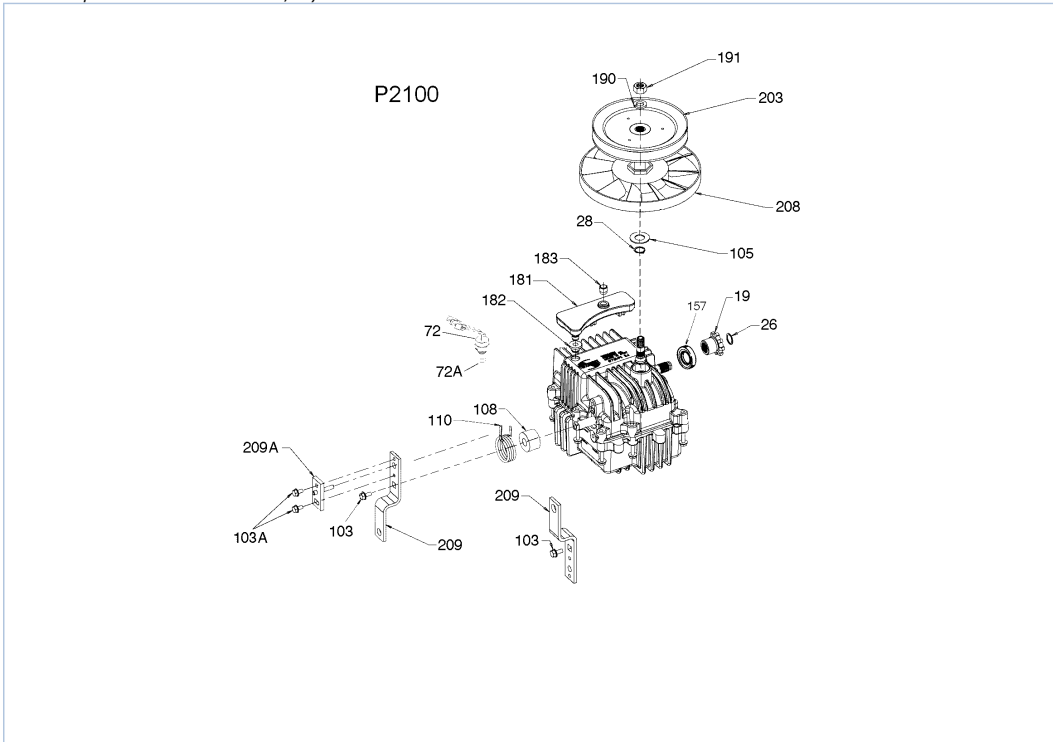

p2100 2100-2100-004A / Hydro Transmission

Part List

p2100 2100-2100-004A / Hydro Transmission

REF #	ITEM #	DESCRIPTION	QTY	REMARK
26	792072	Retaining Ring .526 ID	1	
28	792035	Retaining Ring	3	
103	792193	Screw 1/4-28 X .490 Phillips HD	1	
105	780096	Washer .625ID .057W	1	
157	788108	Output Shaft Oil Seal	1	.750 I.D.
181	798042	OVERFLOW BOTTLE LH	1	
182	788103	Grommet	1	
183	792118	Pressure Relief Fitting (1-5 PSI)	1	
190	792150	Washer .443ID .109W	1	
191	792151	Nut 7/16-20	1	
203	798062	Pulley & Hub Assembly	1	
208	798040	Fan 2WS Hydro	1	
209	798061	Control Lever	1	